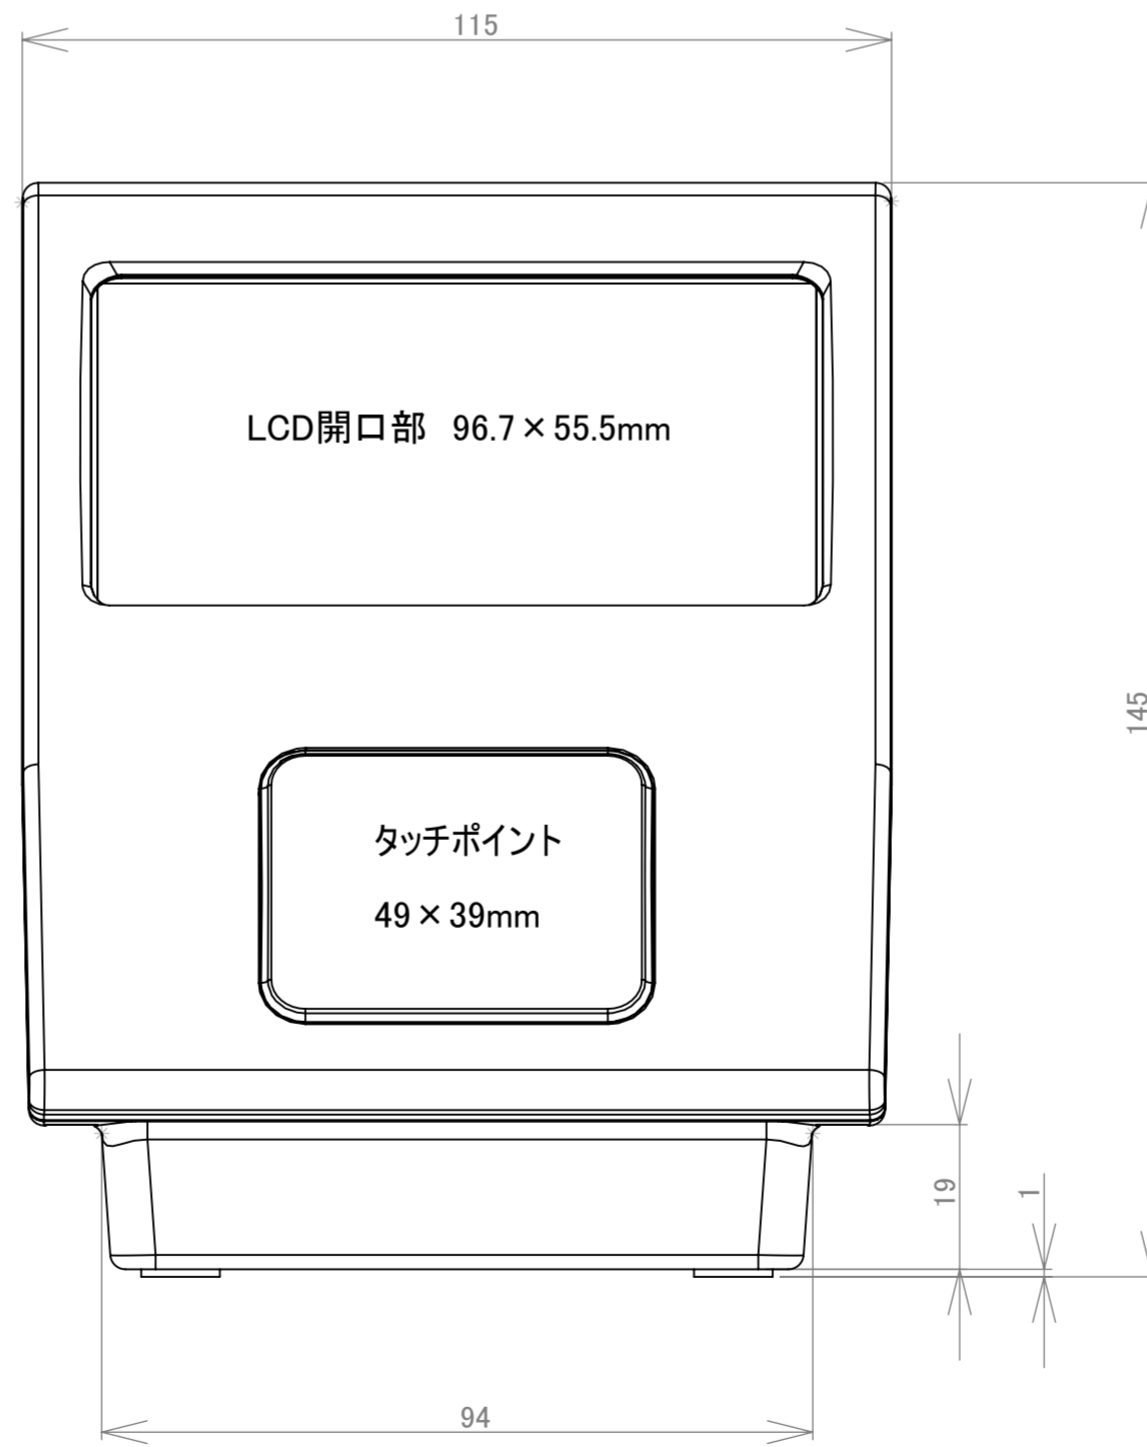

詳細 背面

	NAME	DATE	TITLE:	
DRAWN			外観図	
CHK'D				
APP'VD				
MOD				
			PRODUCT NO.	
			SCALE: MILLIMETERS	TOLERANCE:
			REVISION:	A2
			Smart Solution Technology, Inc.	SCALE: 1:1
				SHEET 1 OF 1